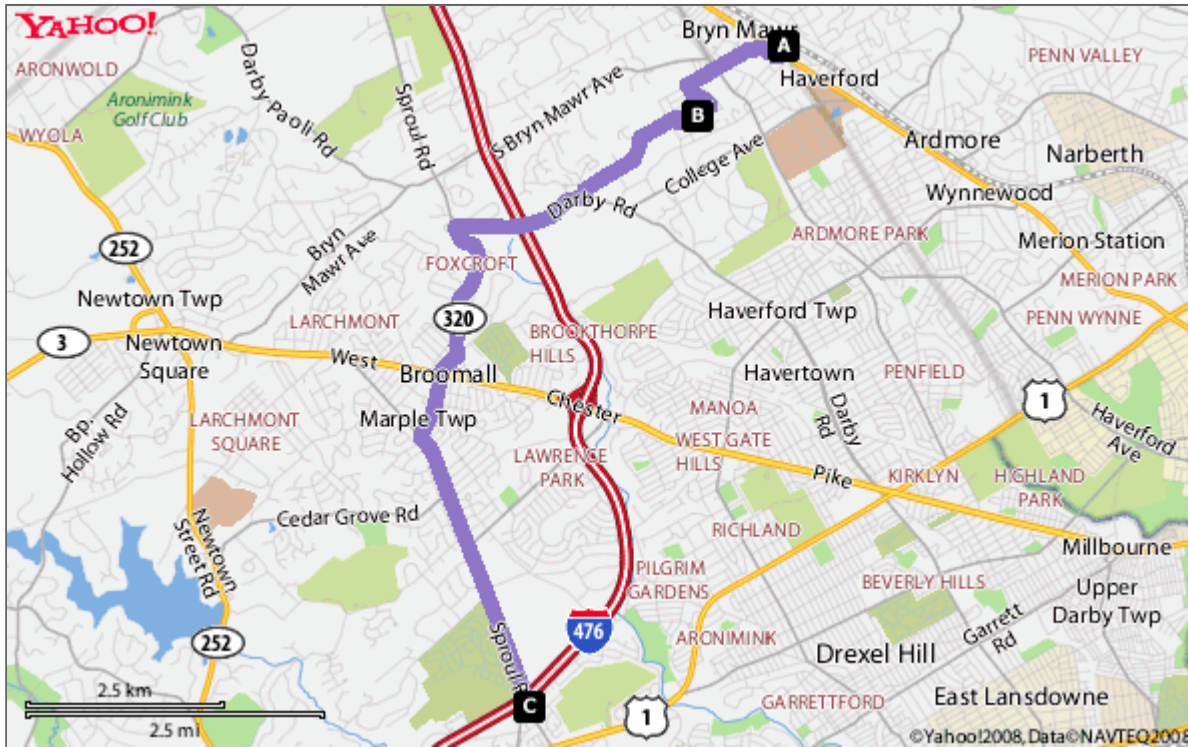

Directions to Springfield, PA 19064-1336

Summary and Notes

START **A** 31 Pennswood Rd, Bryn Mawr, PA 19010-3417

B 157 Clemson Rd, Bryn Mawr, PA 19010-3718

FINISH **C** The Lamb Tavern (610) 544-3300
865 W Springfield Rd, Springfield, PA 19064-1336

Total Distance: 7.8 miles, Total Time: 23 mins (approx.)

Wedding on August 16, 2008- (A) Church to (B) Lynch's House to (C) Reception

Distance

A 31 PENNSWOOD RD, BRYN MAWR, PA 19010-3417

1. Start at 31 PENNSWOOD RD, BRYN MAWR going toward SANMARINO AVE go 0.1 mi
2. Continue on PENN ST go < 0.1 mi
3. Turn **R** on DAYTON RD go 0.2 mi
4. Bear **L** on OLD LANCASTER RD go 0.1 mi
5. Bear **L** on COUNTY LINE RD go 0.3 mi
6. Continue on LANDOVER RD go 0.3 mi
7. Turn **L** on GAYNOR RD go 0.1 mi
8. Turn **L** on RODNEY CIR go 0.2 mi
9. Turn **R** on CLEMSON RD go 0.1 mi
10. Arrive at 157 CLEMSON RD, BRYN MAWR, on the **L** go < 0.1 mi

B 157 CLEMSON RD, BRYN MAWR, PA 19010-3718

Distance: 1.3 miles, Time: 6 mins

B 157 CLEMSON RD, BRYN MAWR, PA 19010-3718

1. Start at 157 CLEMSON RD, BRYN MAWR going toward DEER RD go 0.2 mi
2. Turn **R** on DEER RD go 0.1 mi
3. Turn **L** on STOCKTON RD go 0.1 mi
4. Continue on HIGHLAND LN go 0.9 mi
5. Turn **L** on RADNOR RD go 0.1 mi
6. Turn **R** on DARBY RD go 1.1 mi
7. Turn **L** on SPROUL RD(PA-320) go 1.1 mi
8. Turn **R** on N SPROUL RD(PA-320) go 0.2 mi
9. Bear **L** to follow PA-320 go 2.7 mi
10. Bear **L** on W SPRINGFIELD RD go 0.2 mi

11. Arrive at **865 W SPRINGFIELD RD, SPRINGFIELD, PA 19064-1336**, on the **L** go < 0.1 mi

C **865 W SPRINGFIELD RD, SPRINGFIELD, PA 19064-1336**

Distance: 6.4 miles, Time: 17 mins

Total Distance: 7.8 miles, Total Time: 23 mins (approx.)