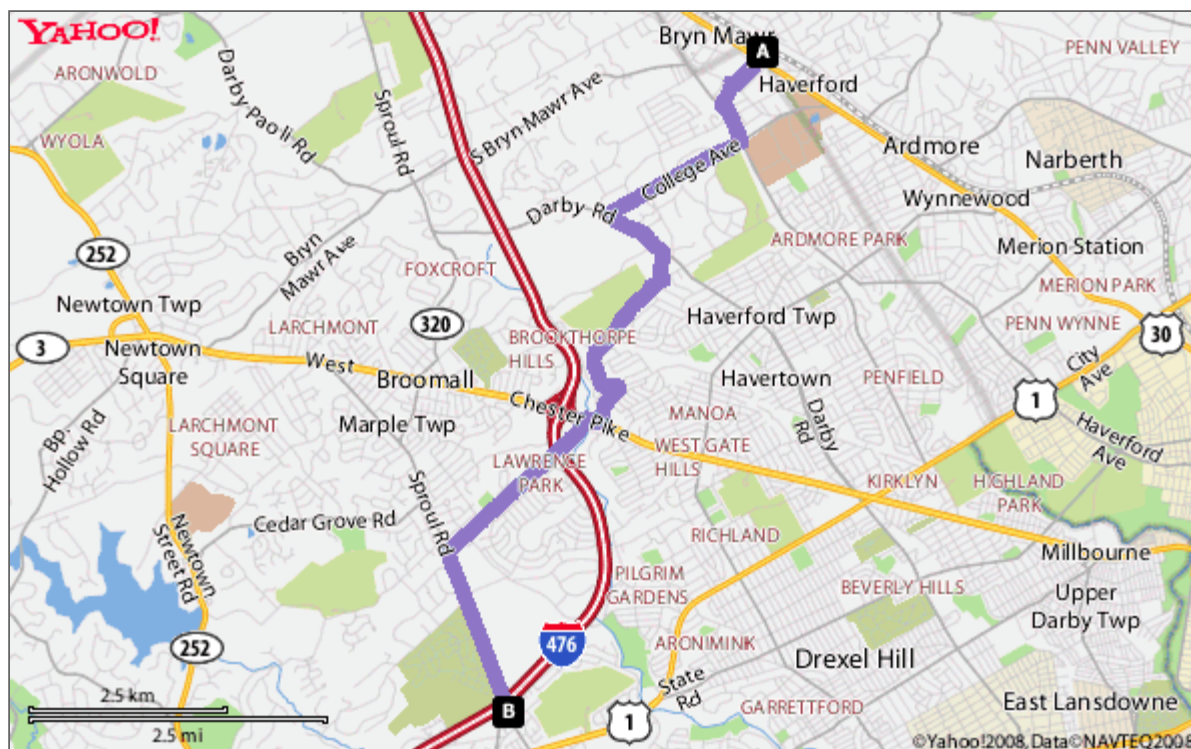

Directions to Springfield, PA 19064-1336

Summary and Notes

START **A** 31 Pennswood Rd, Bryn Mawr, PA 19010-3417

FINISH **B** The Lamb Tavern (610) 544-3300
865 W Springfield Rd, Springfield, PA 19064-1336

Total Distance: 7.4 miles, Total Time: 20 mins (approx.)

Wedding on August 16, 2008- (A) Church to (B) Reception

Distance

A 31 PENNSWOOD RD, BRYN MAWR, PA 19010-3417

1. Start at 31 PENNSWOOD RD, BRYN MAWR going toward SANMARINO AVE	go 0.1 mi
2. Continue on PENN ST	go 0.3 mi
3. Turn R on E RAILROAD AVE	go < 0.1 mi
4. Turn L on RUGBY RD	go 0.2 mi
5. Turn L on E HAVERFORD RD	go 0.3 mi
6. Turn R on COLLEGE AVE	go 1.2 mi
7. Turn L on DARBY RD	go 0.5 mi
8. Turn R on DARTMOUTH LN	go 0.2 mi
9. Turn R on W ARDMORE AVE	go 0.1 mi
10. Turn R on ELLIS RD	go 1.1 mi
11. Turn R on LAWRENCE RD	go 0.3 mi
12. Turn R on WEST CHESTER PIKE(PA-3 W)	go 0.1 mi
13. Turn L on LAWRENCE RD	go 1.5 mi
14. Turn L on SPROUL RD(PA-320)	go 1.2 mi
15. Bear L on W SPRINGFIELD RD	go 0.2 mi
16. Arrive at 865 W SPRINGFIELD RD, SPRINGFIELD, on the L	go < 0.1 mi

B 865 W SPRINGFIELD RD, SPRINGFIELD, PA 19064-1336

Distance: 7.4 miles, Time: 20 mins

When using any driving directions or map, it's a good idea to do a reality check and make sure the road still exists, watch out for construction, and follow all traffic safety precautions. This is only to be used as an aid in planning.