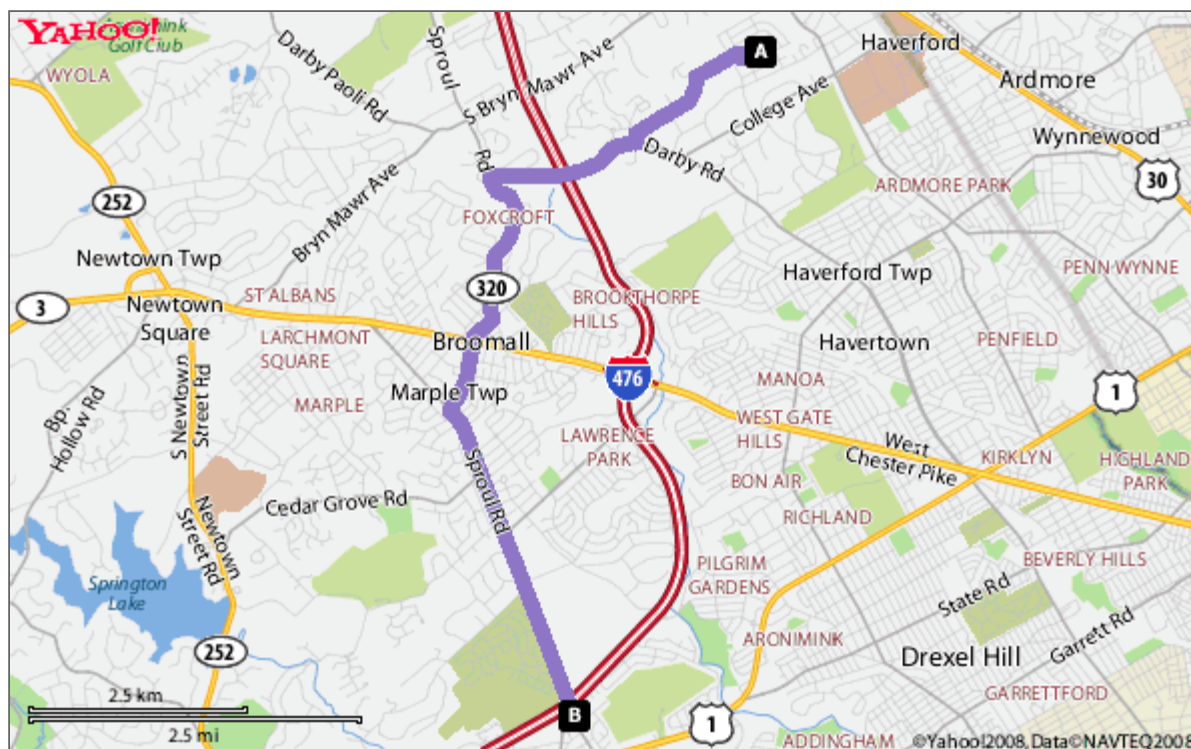

Directions to Springfield, PA 19064-1336

Summary and Notes

START **A** 157 Clemson Rd, Bryn Mawr, PA 19010-3718

FINISH **B** The Lamb Tavern (610) 544-3300
865 W Springfield Rd, Springfield, PA 19064-1336

Total Distance: 6.4 miles, Total Time: 17 mins (approx.)

Wedding on August 16, 2008- (B) Lynch's House to (C) Reception

Distance

A 157 CLEMSON RD, BRYN MAWR, PA 19010-3718

1. Start at 157 CLEMSON RD, BRYN MAWR going toward DEER RD go 0.2 mi
2. Turn **R** on DEER RD go 0.1 mi
3. Turn **L** on STOCKTON RD go 0.1 mi
4. Continue on HIGHLAND LN go 0.9 mi
5. Turn **L** on RADNOR RD go 0.1 mi
6. Turn **R** on DARBY RD go 1.1 mi
7. Turn **L** on SPROUL RD(PA-320) go 1.1 mi
8. Turn **R** on N SPROUL RD(PA-320) go 0.2 mi
9. Bear **L** to follow PA-320 go 2.7 mi
10. Bear **L** on W SPRINGFIELD RD go 0.2 mi
11. Arrive at 865 W SPRINGFIELD RD, SPRINGFIELD, on the **L** go < 0.1 mi

B 865 W SPRINGFIELD RD, SPRINGFIELD, PA 19064-1336

Distance: 6.4 miles, Time: 17 mins

When using any driving directions or map, it's a good idea to do a reality check and make sure the road still exists, watch out for construction, and follow all traffic safety precautions. This is only to be used as an aid in planning.